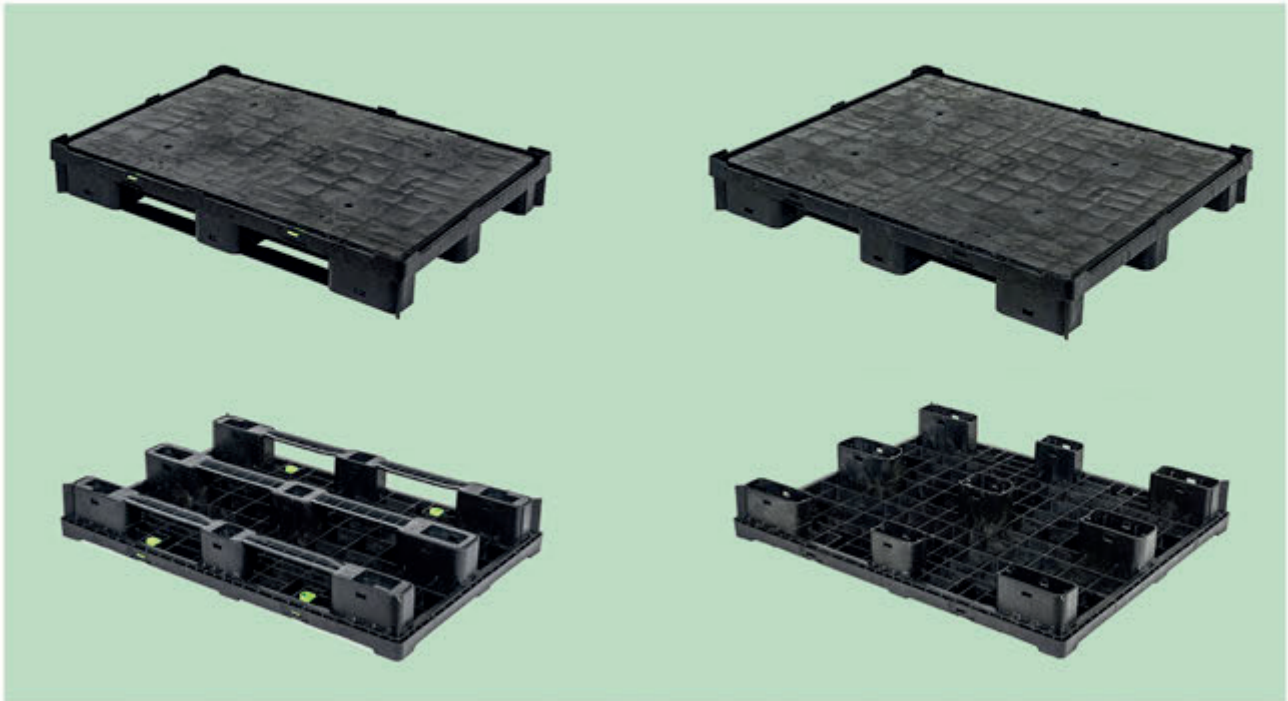

M-RANGE PALLETS

CLOSED DECK

PLASTIC SKIDS ON DEMAND

CODE	SIZE	WEIGHT	MATERIAL	PCS PER FULL TRUCK	STATIC LOAD	DINAMIC LOAD
M 0800	800 X 1200 mm	13,4 kg	Recycled PP	561	4000 Kg	2000 kg
M 1000	1000 X 1200 mm	14,8 kg	Recycled PP	442	4000 Kg	2000 kg